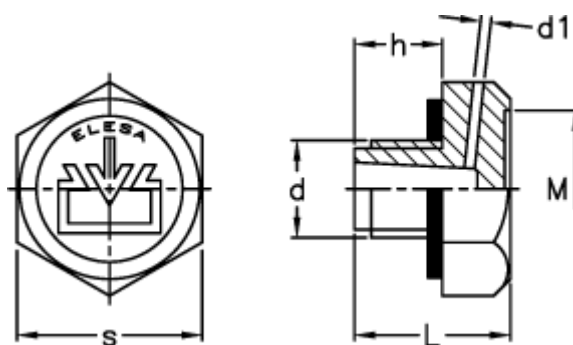

Article number: 2311058681

Description: E+G Oil fill plug, w/breather hole
TCDF.26x1,5, black

Measures

d = M26x1,5

d1 = 2

h = 12

L = 20

M = 25.0

s = 32

Tightening torque N m = 10 til 12